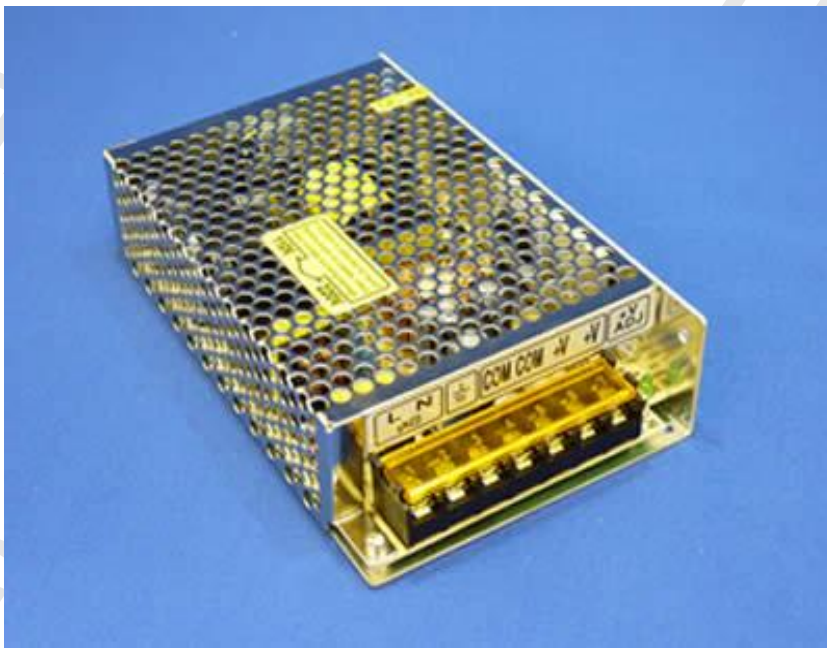

SDL Lighting

Specification

Power Supplies

Spimin House
Beacon Road
Poulton Business Park
Poulton-Le-Fylde
Lancashire
FY6 8JE
Tel 01253 881000
Fax 01253 881019

12Vdc Indoor

Part No.	Voltage	Current	Output	Size(mm)	
SDL36	12Vdc	3 Amp	36W	120x51x32	
SDL72	12Vdc	6 Amp	72W	133x58x29	
SDL96	12Vdc	8 Amp	96W	153x60x36	
SDL120	12Vdc	10 Amp	120W	170x72x42	
SDL150	12Vdc	12.5 Amp	150W	200x98x38	
SDL200	12Vdc	16.5 Amp	200W	200x98x50	
SDL350	12Vdc	29 Amp	350W	216x114x50	

24Vdc Indoor

Part No.	Voltage	Current	Output	Size (mm)	
SDL150/24	24Vdc	6.25 Amp	150W	159x97x37	
SDL200/24	24Vdc	8.3 Amp	200W	198x98x50	
SDL300/24	24Vdc	12.5 Amp	300W	215x114x49	
SDL350/24	24Vdc	14.6 Amp	350W	215x114x49	

12Vdc/24Vdc Outdoor

Part No.	Voltage	Current	Output	Size (mm)	
SDL60 IP66	12Vdc	5 Amp	60W	178x69x50	
SDL150 IP66	12Vdc	12.5 Amp	150W	235x132x64	
SDL60 IP66	24Vdc	2.5 Amp	60W	178x69x50	

SDL Lighting
Spimin House
Beacon Road
Poulton Business Park
Poulton – Le – Fylde
Lancashire
FY6 8JE
Tel 01253 881000
Fax 01253 881019